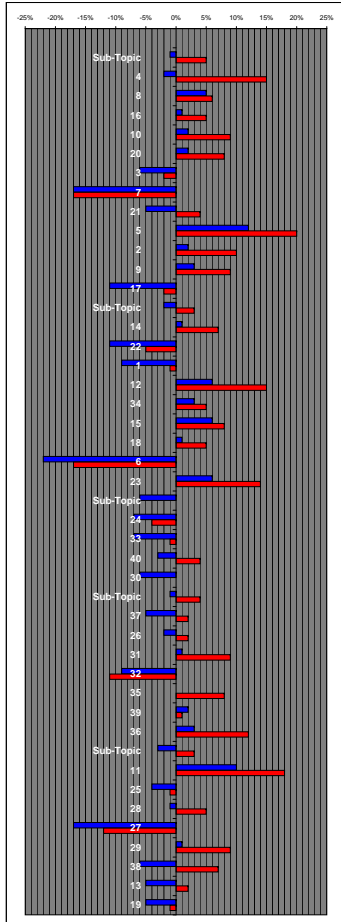

2005-2006 School Year
Class of 2011