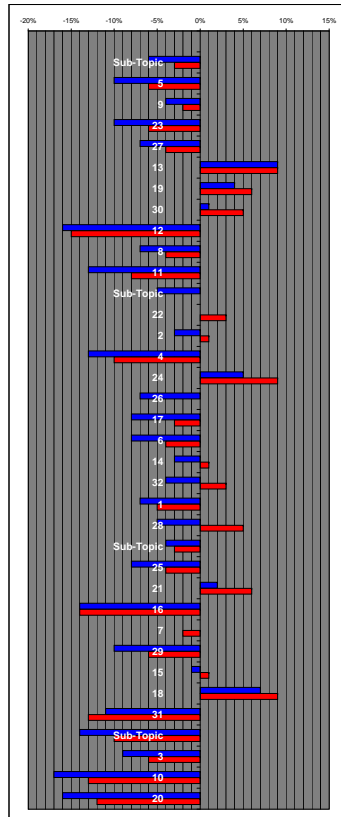

2004-2005 School Year
Class of 2010