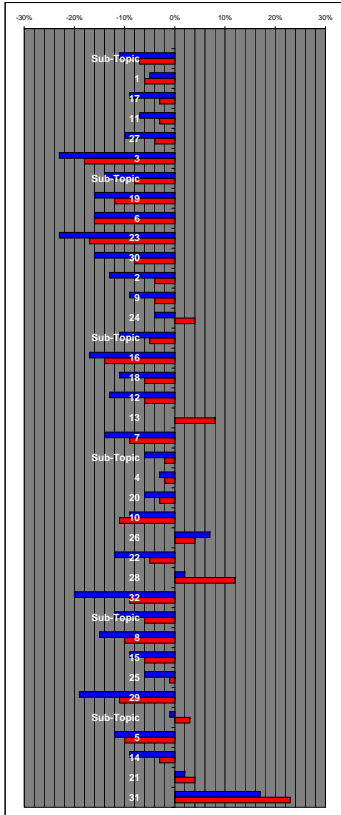

IOWA Test of Basic Skills
Grade 7
Capitalization

2003-2004 School Year
Class of 2009