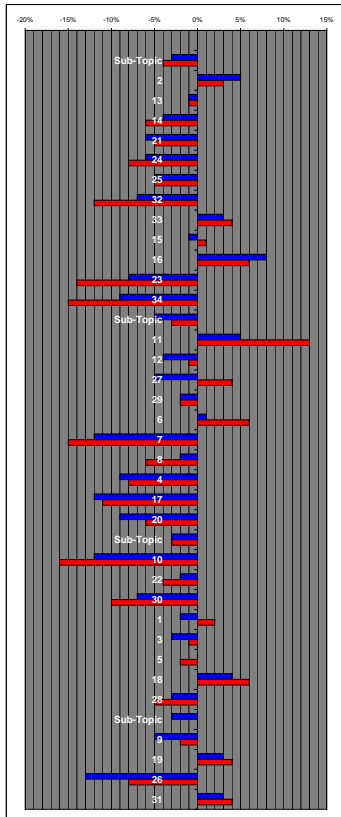

2005-2006 School Year
Class of 2014