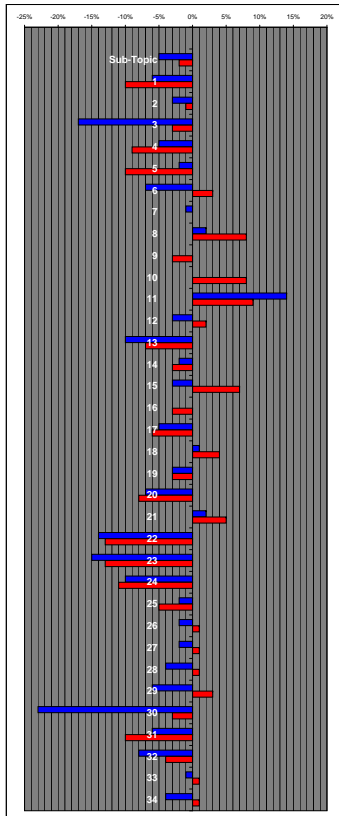

2005-2006 School Year
Class of 2014