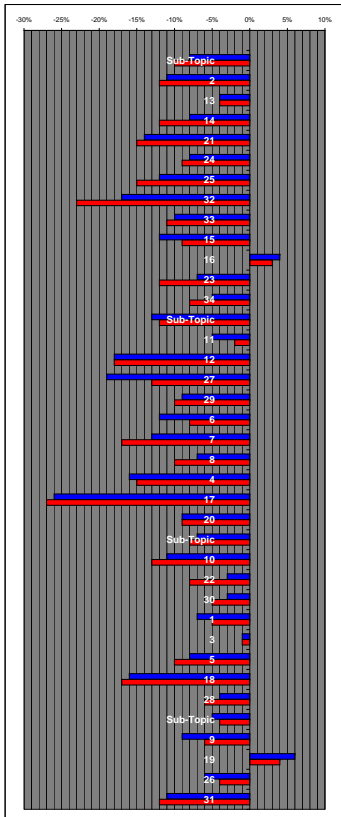

IOWA Test of Basic Skills
Grade 4
Science

2003-2004 School Year
Class of 2012