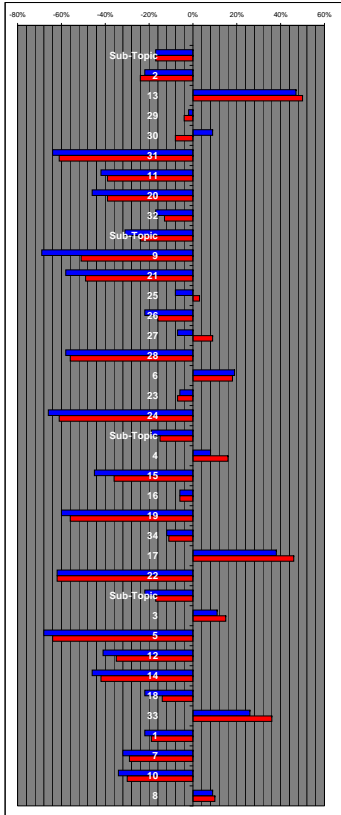

IOWA Test of Basic Skills
Grade 4
Social Studies

2003-2004 School Year
Class of 2012