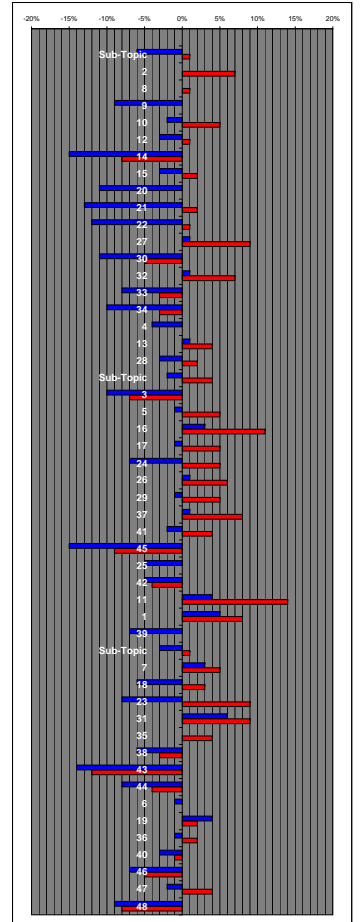

2007-2008 School Year
Class of 2013