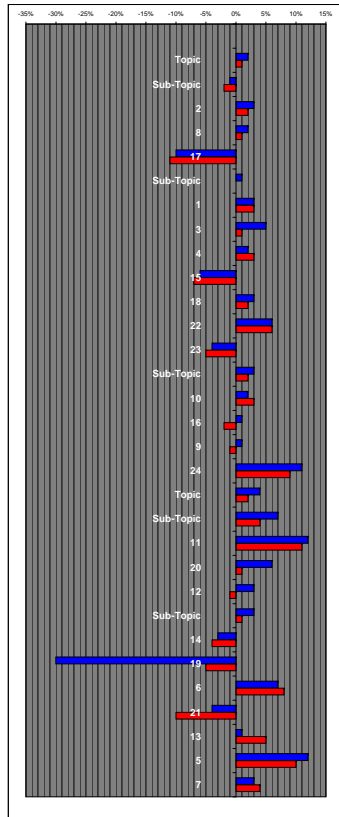

2005-2006 School Year
Class of 2014