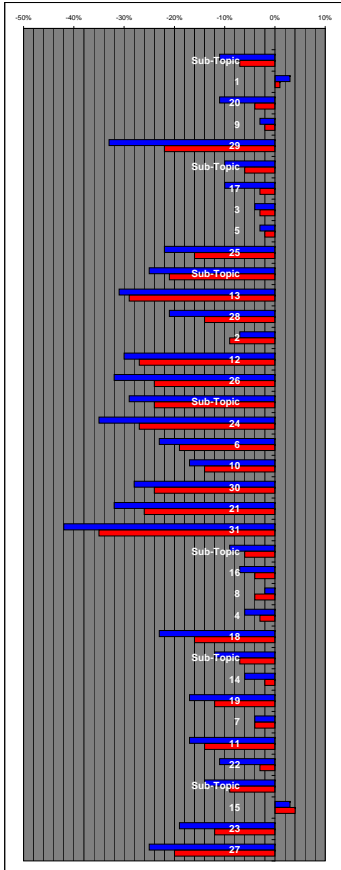

2004-2005 School Year
Class of 2010