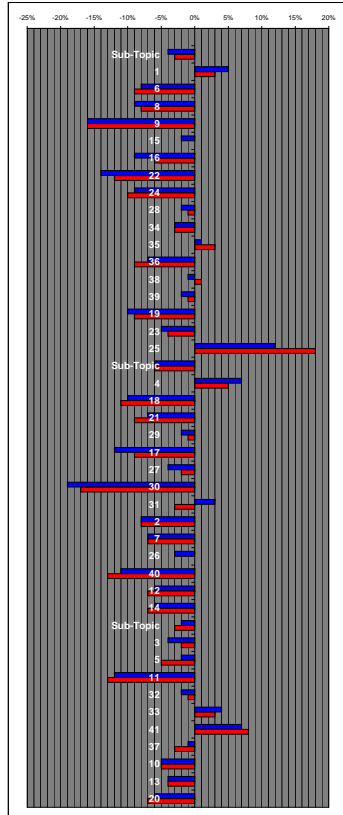

2005-2006 School Year
Class of 2014