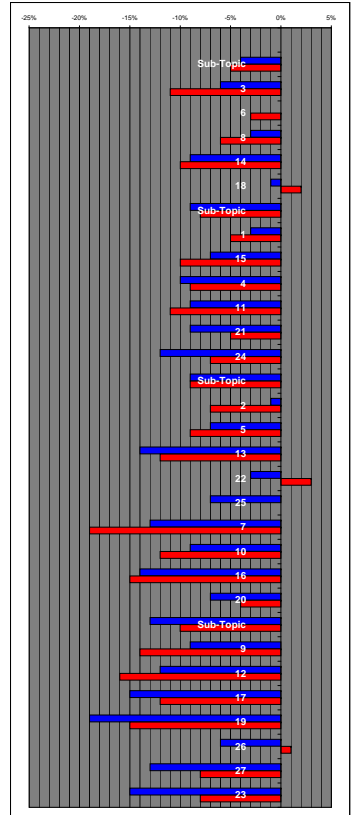

2007-2008 School Year
Class of 2016