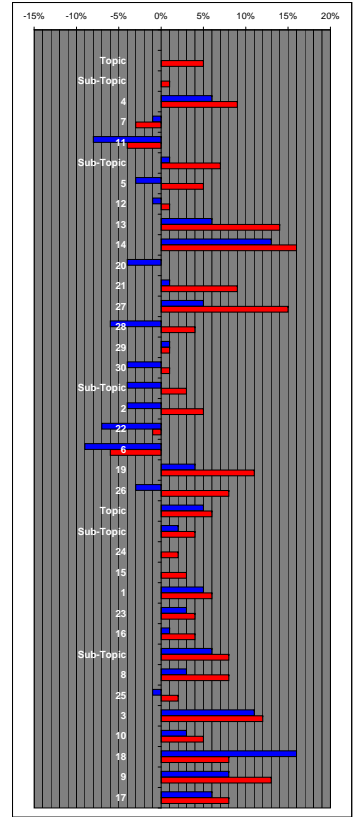

2007-2008 School Year
Class of 2013