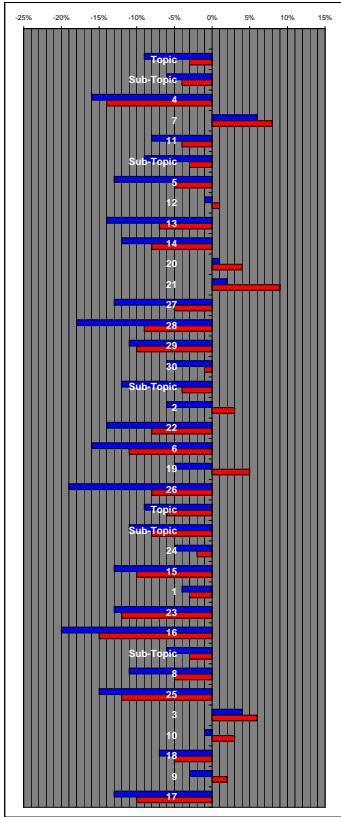

2004-2005 School Year
Class of 2010