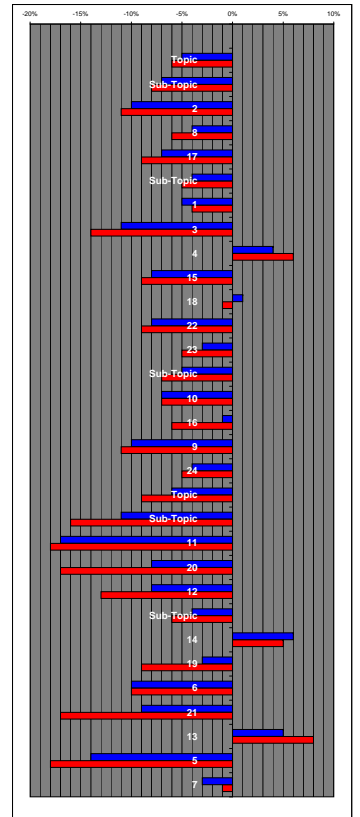

2007-2008 School Year
Class of 2016