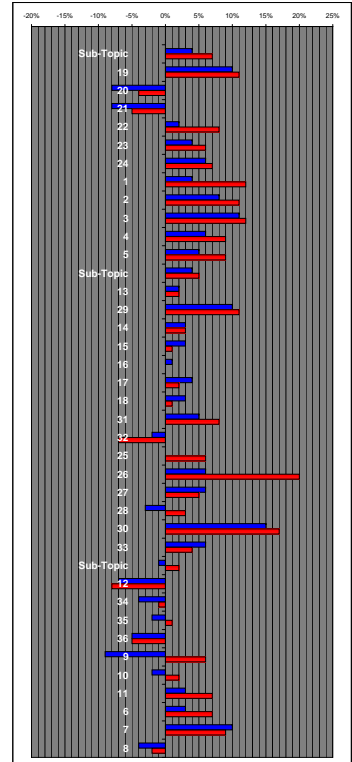

2003-2004 School Year
Class of 2009

2004-2005 School Year
Class of 2010

2005-2006 School Year
Class of 2011

2006-2007 School Year
Class of 2012

2007-2008 School Year
Class of 2013

Lander County School District