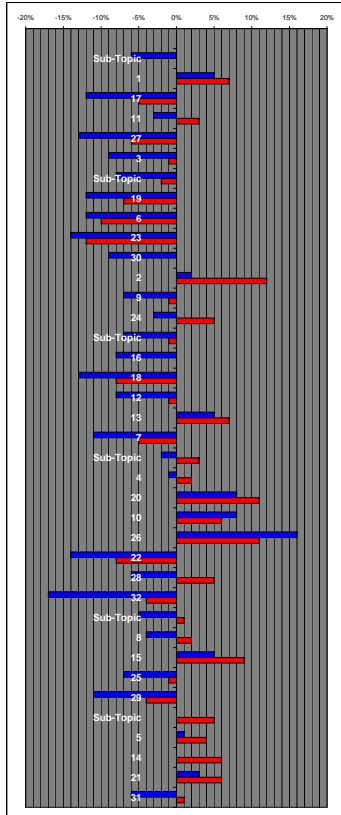

2004-2005 School Year
Class of 2010