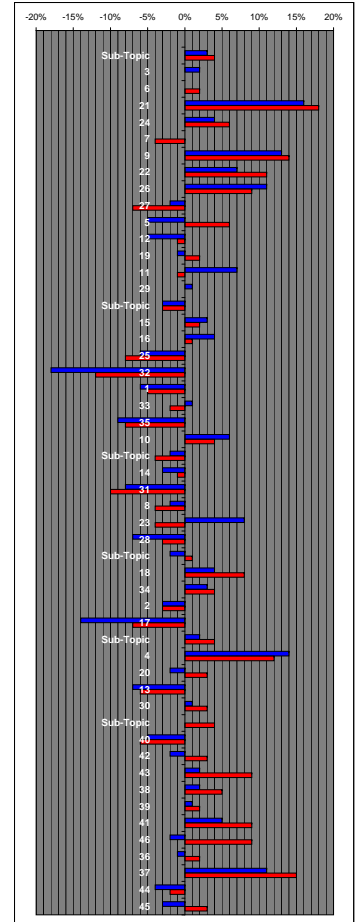

2007-2008 School Year
Class of 2013