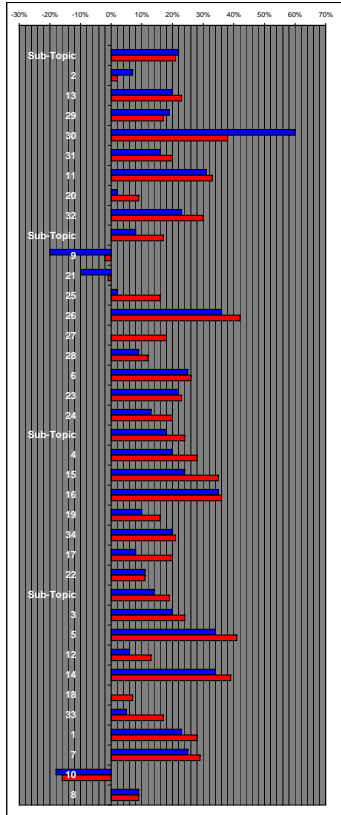

2004-2005 School Year
Class of 2013