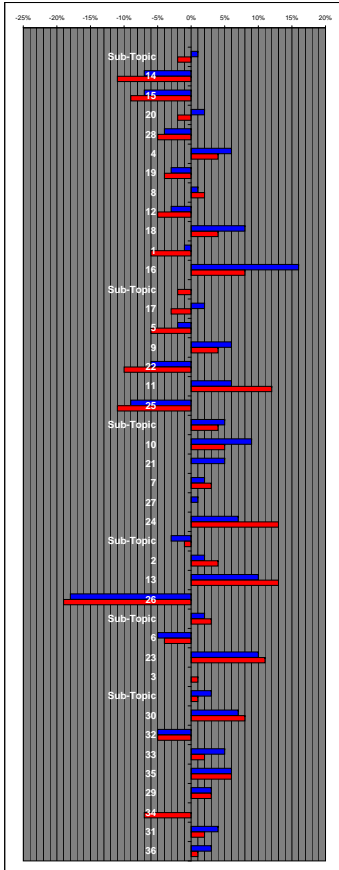

2004-2005 School Year
Class of 2013