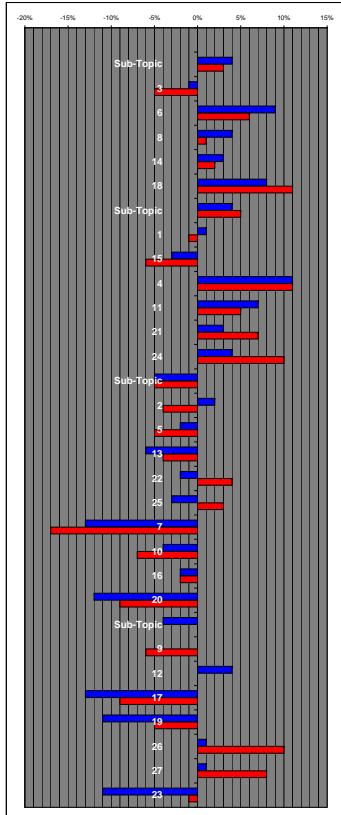

2005-2006 School Year
Class of 2014