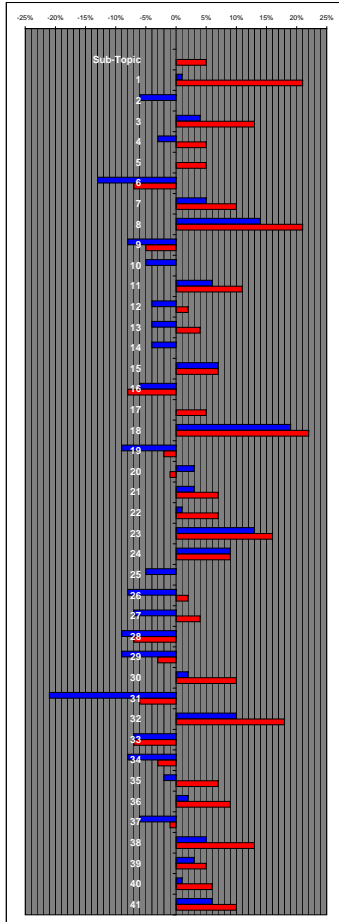

2005-2006 School Year
Class of 2011