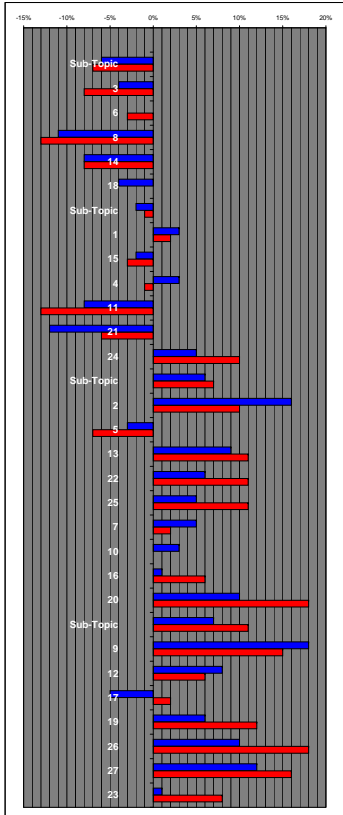

IOWA Test of Basic Skills
Grade 4
Math Computation

2003-2004 School Year
Class of 2012